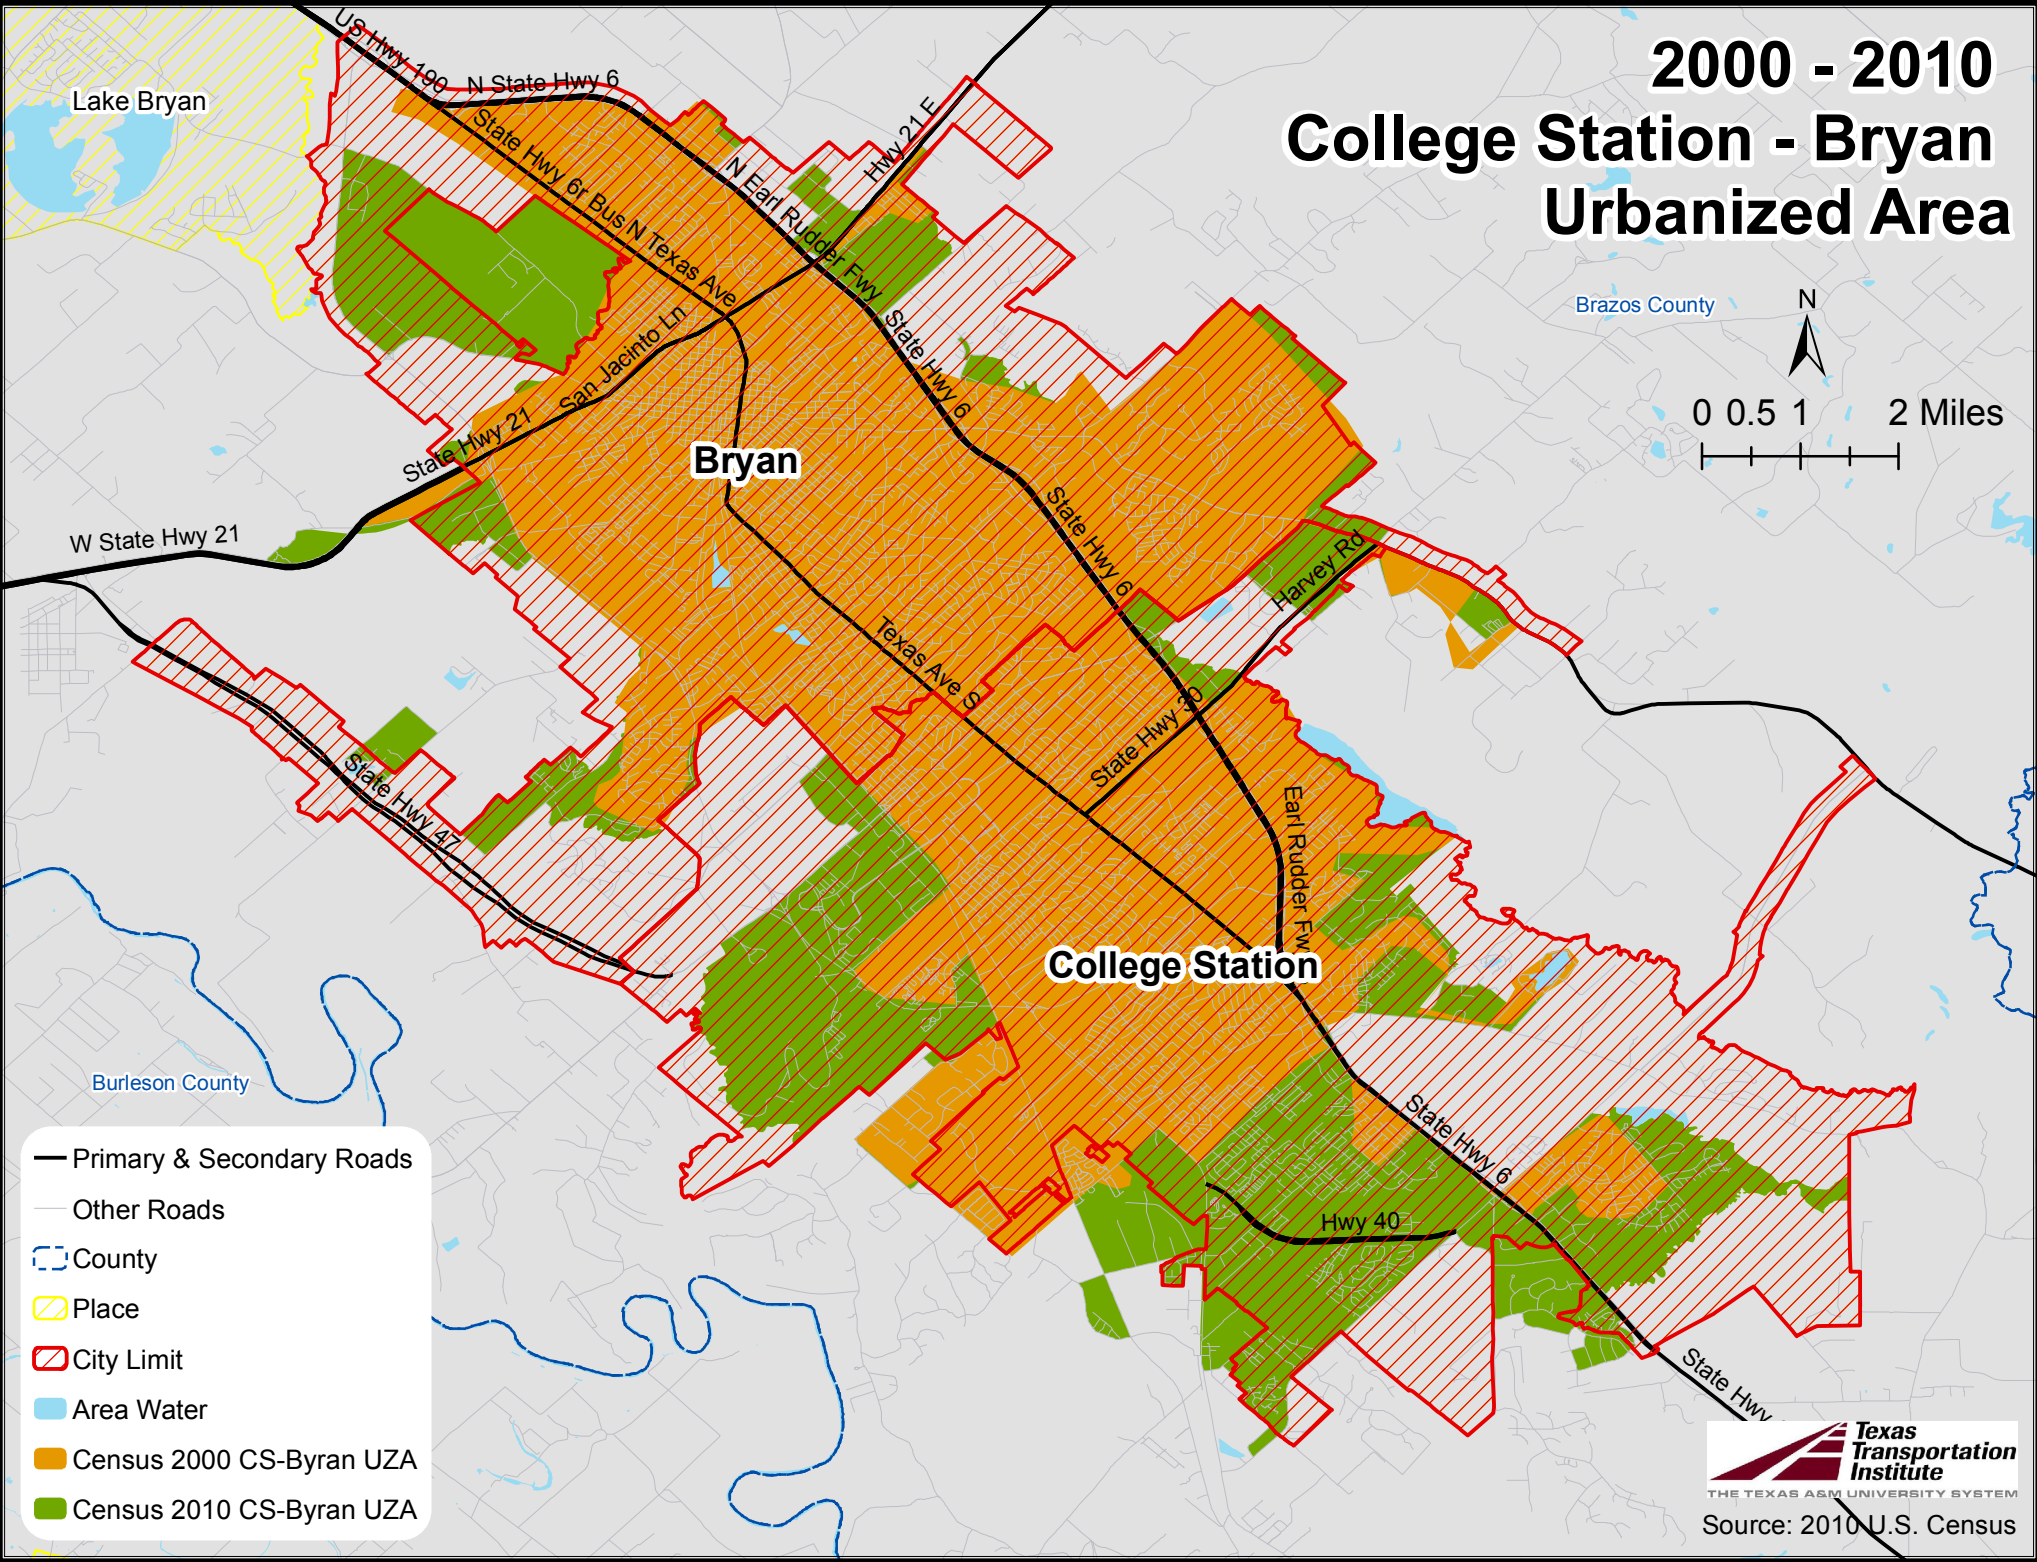

2000 - 2010 College Station - Bryan Urbanized Area

Brazos County

N

- Primary & Secondary Roads
- Other Roads
- ▭ County
- ▭ Place
- ▭ City Limit
- ▭ Area Water
- ▭ Census 2000 CS-Byran UZA
- ▭ Census 2010 CS-Byran UZA

THE TEXAS A&M UNIVERSITY SYSTEM

Source: 2010 U.S. Census