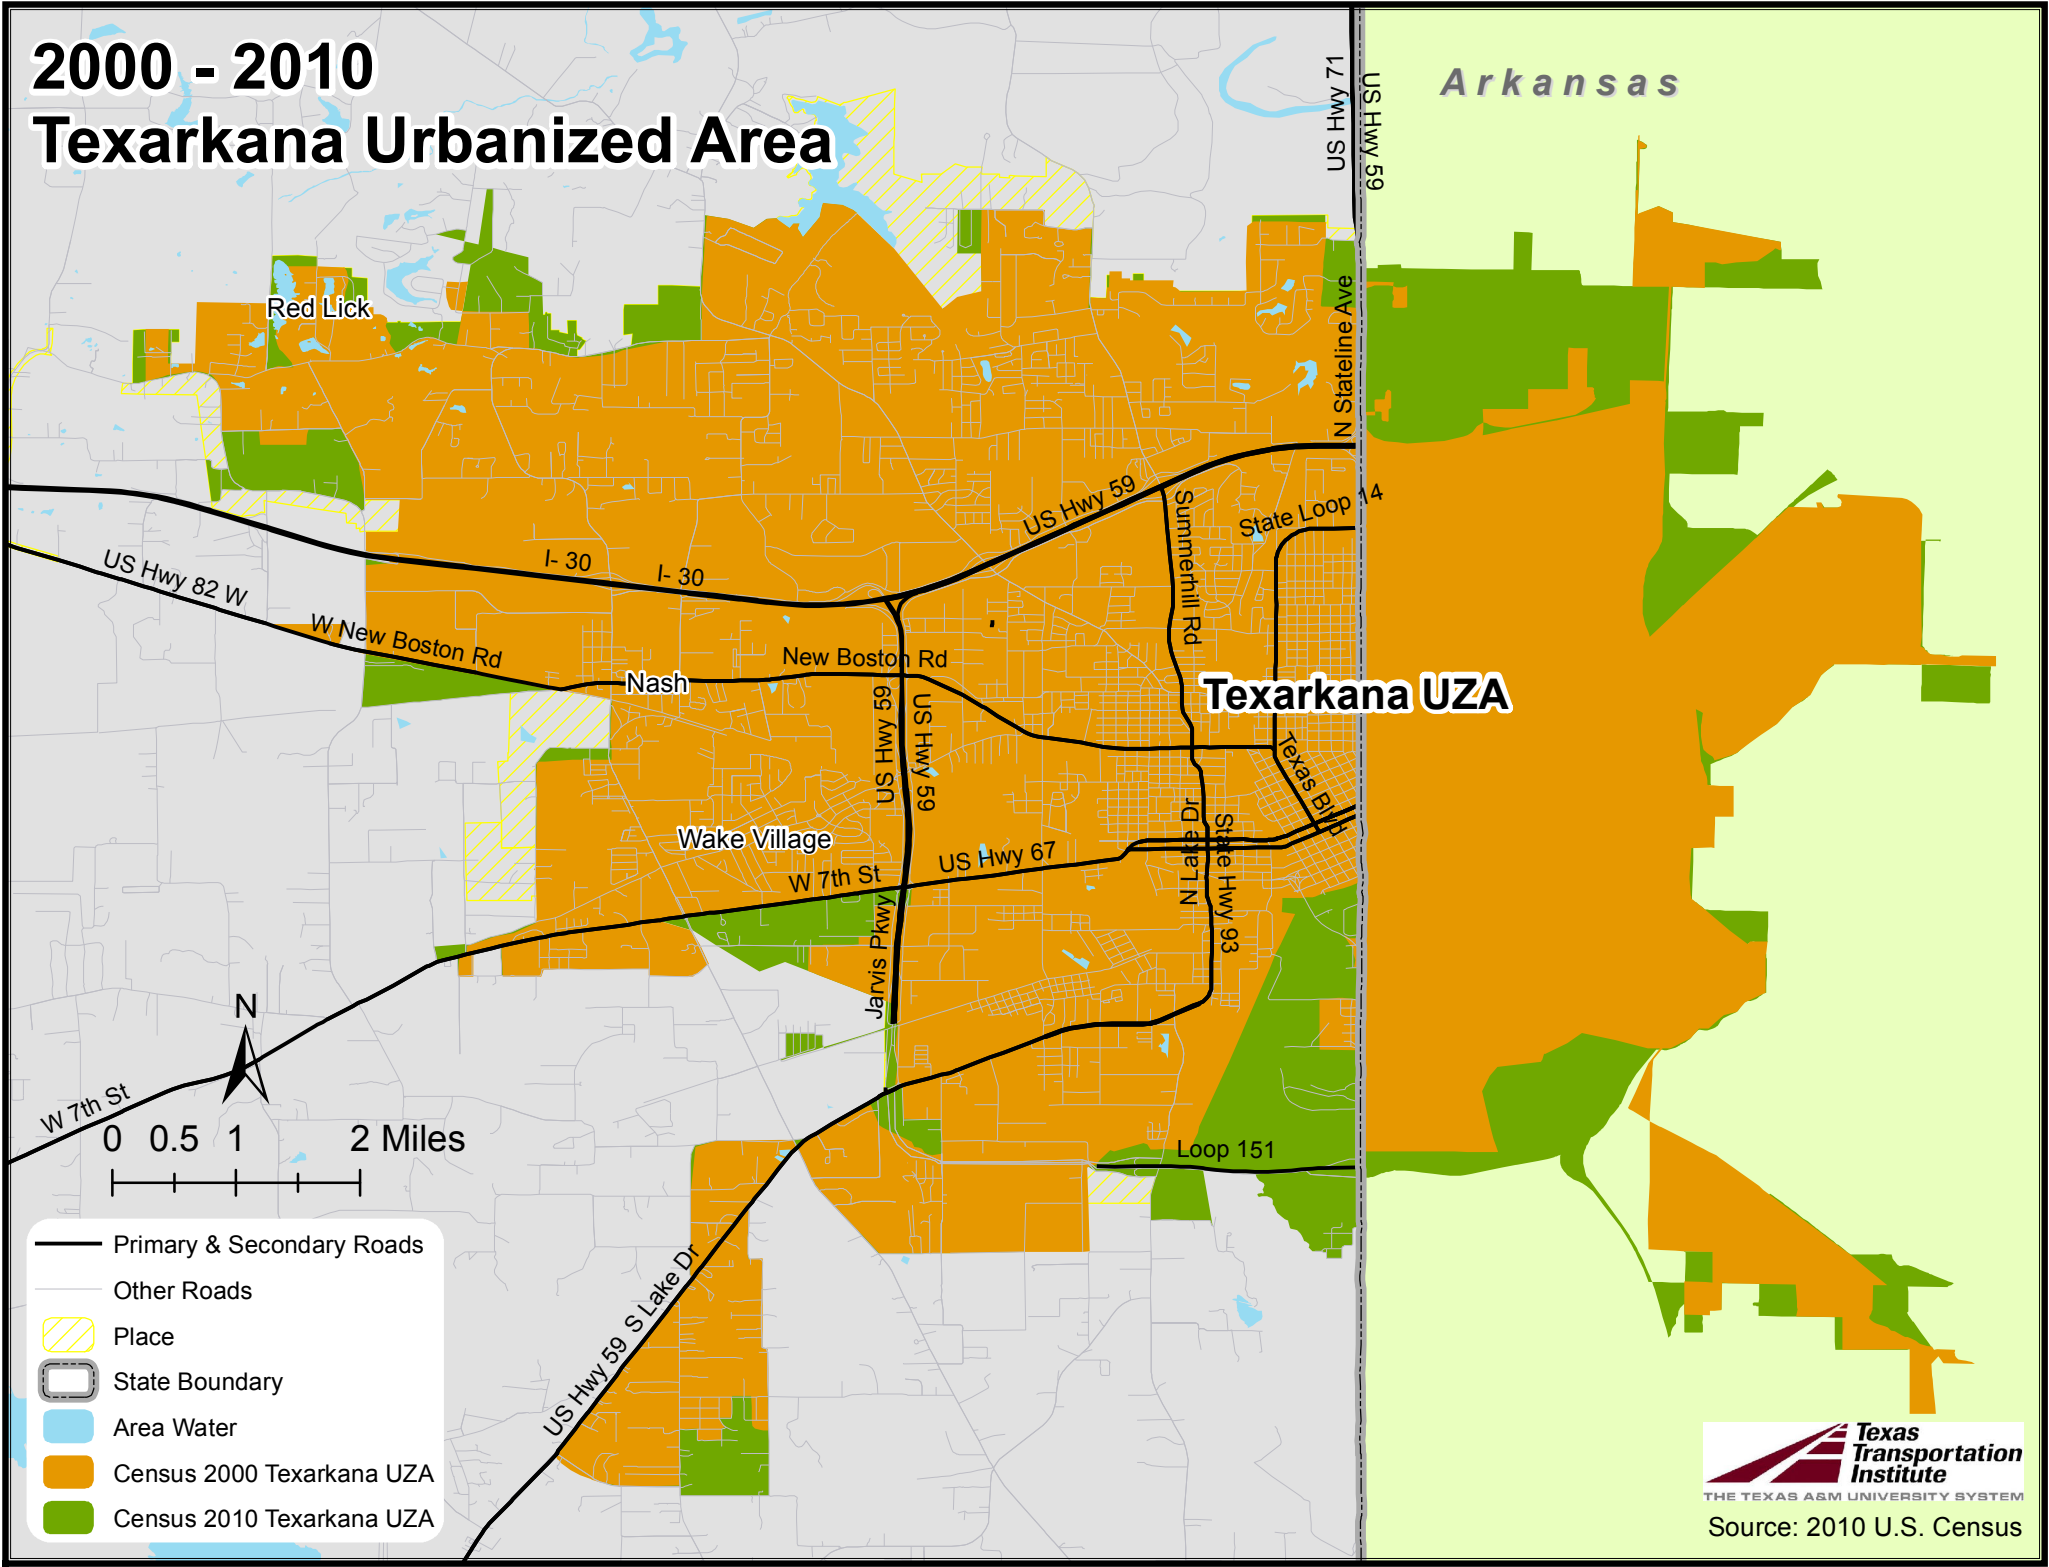

# 2000 - 2010 Texarkana Urbanized Area

Arkansas

**Texarkana UZA**

Red Lick

Nash

Wake Village

- Primary & Secondary Roads
- Other Roads
- Place
- State Boundary
- Area Water
- Census 2000 Texarkana UZA
- Census 2010 Texarkana UZA